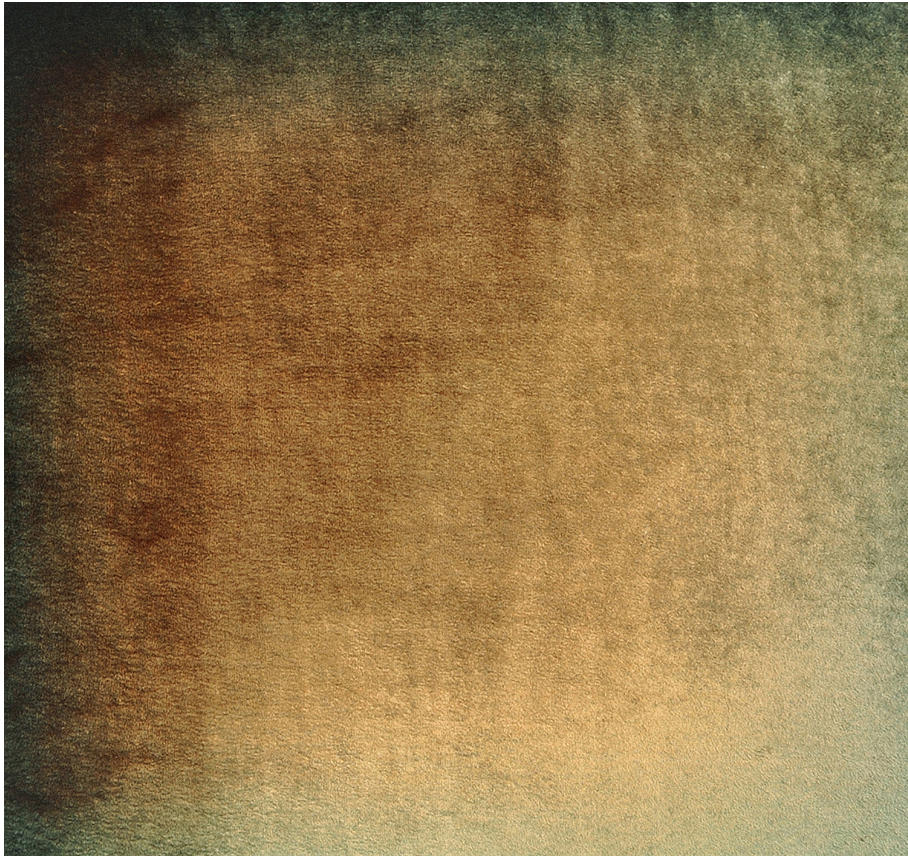

KEVIN O'BRIEN

STUDIO

Arches Green Gold Brown King Duvet with Charmeuse Back

Item Number : ARDV-K-H7

Size : 92"wx106"h

Shown In : Green Gold Brown

Material : Silk Velvet (35% Silk, 65% Rayon)

Care Instructions : Dry Clean Only

Description : Slender arches in a repeating pattern form a textured, Moroccan-inspired trellis.